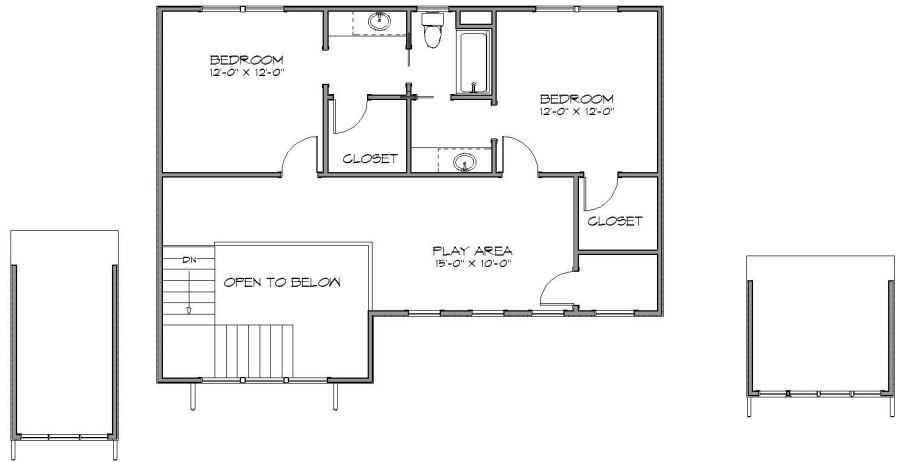

Like it a lot. Great!
Like it in some ways. That's ok too.
We can modify it to your liking. It's
your home.

We can also show you your home in
3d. See it before you build it.