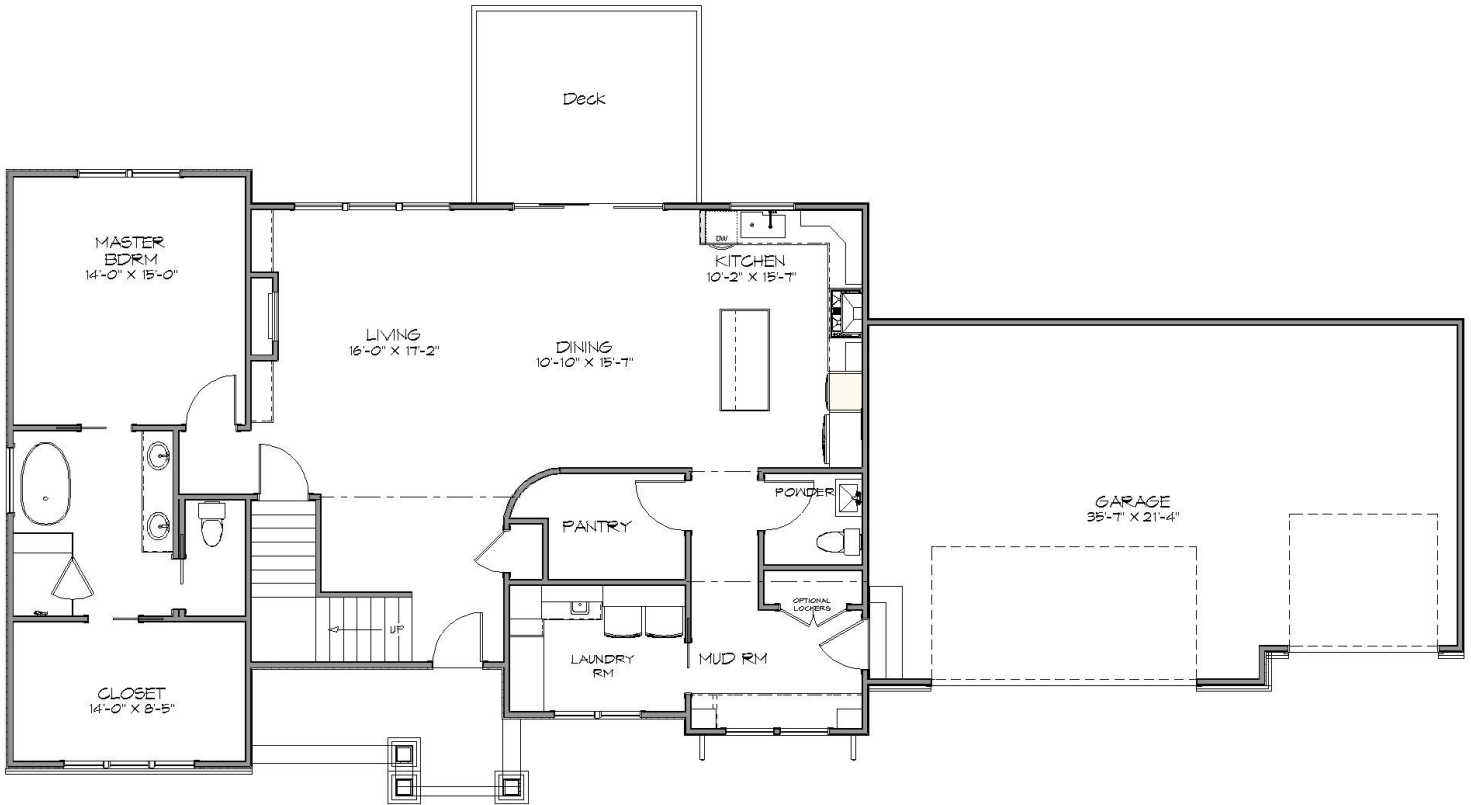

HEARTLAND BUILDERS

Easy. Fun. Fast(er than you think).

Spaulding Plan

3 Bedroom / 2 1/2 Bath / 2,435 Square feet

www.heartlandbuilders.com
616.205.5430
616.293.5120

Spaulding Plan

2,435 Square Feet 3 Bedroom 2 1/2 Bath

Like it a lot. Great!
Like it in some ways. That's ok too.
We can modify it to your liking. It's
your home.

We can also show you your home in
3d. See it before you build it.

© Heartland Builders, LLC.
Floor plans and elevations are the property
of Heartland Builders. The information and options
contained in this flyer are subject to
change without notice.