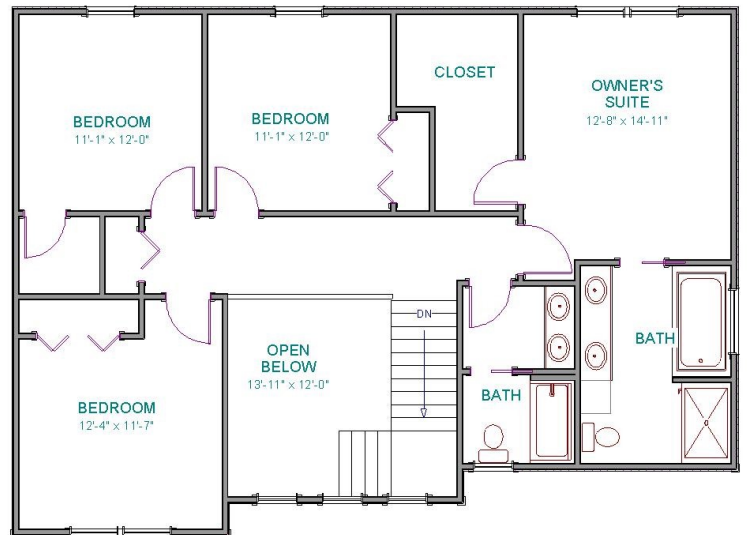

HEARTLAND BUILDERS

Easy. Fun. Fast(er than you think).

Washington Plan

4 Bedroom / 2 1/2 Bath / 2,452 Square feet

www.heartlandbuilders.com
616.205.5430
616.293.5120

Washington Plan

2,452 Square Feet 4 Bedroom 2 1/2 Bath

Like it a lot. Great!
Like it in some ways. That's ok too.
We can modify it to your liking. It's your home.

We can also show you your home in 3d. See it before you build it.

© Heartland Builders, LLC.
Floor plans and elevations are the property of Heartland Builders. The information and options contained in this flyer are subject to change without notice.